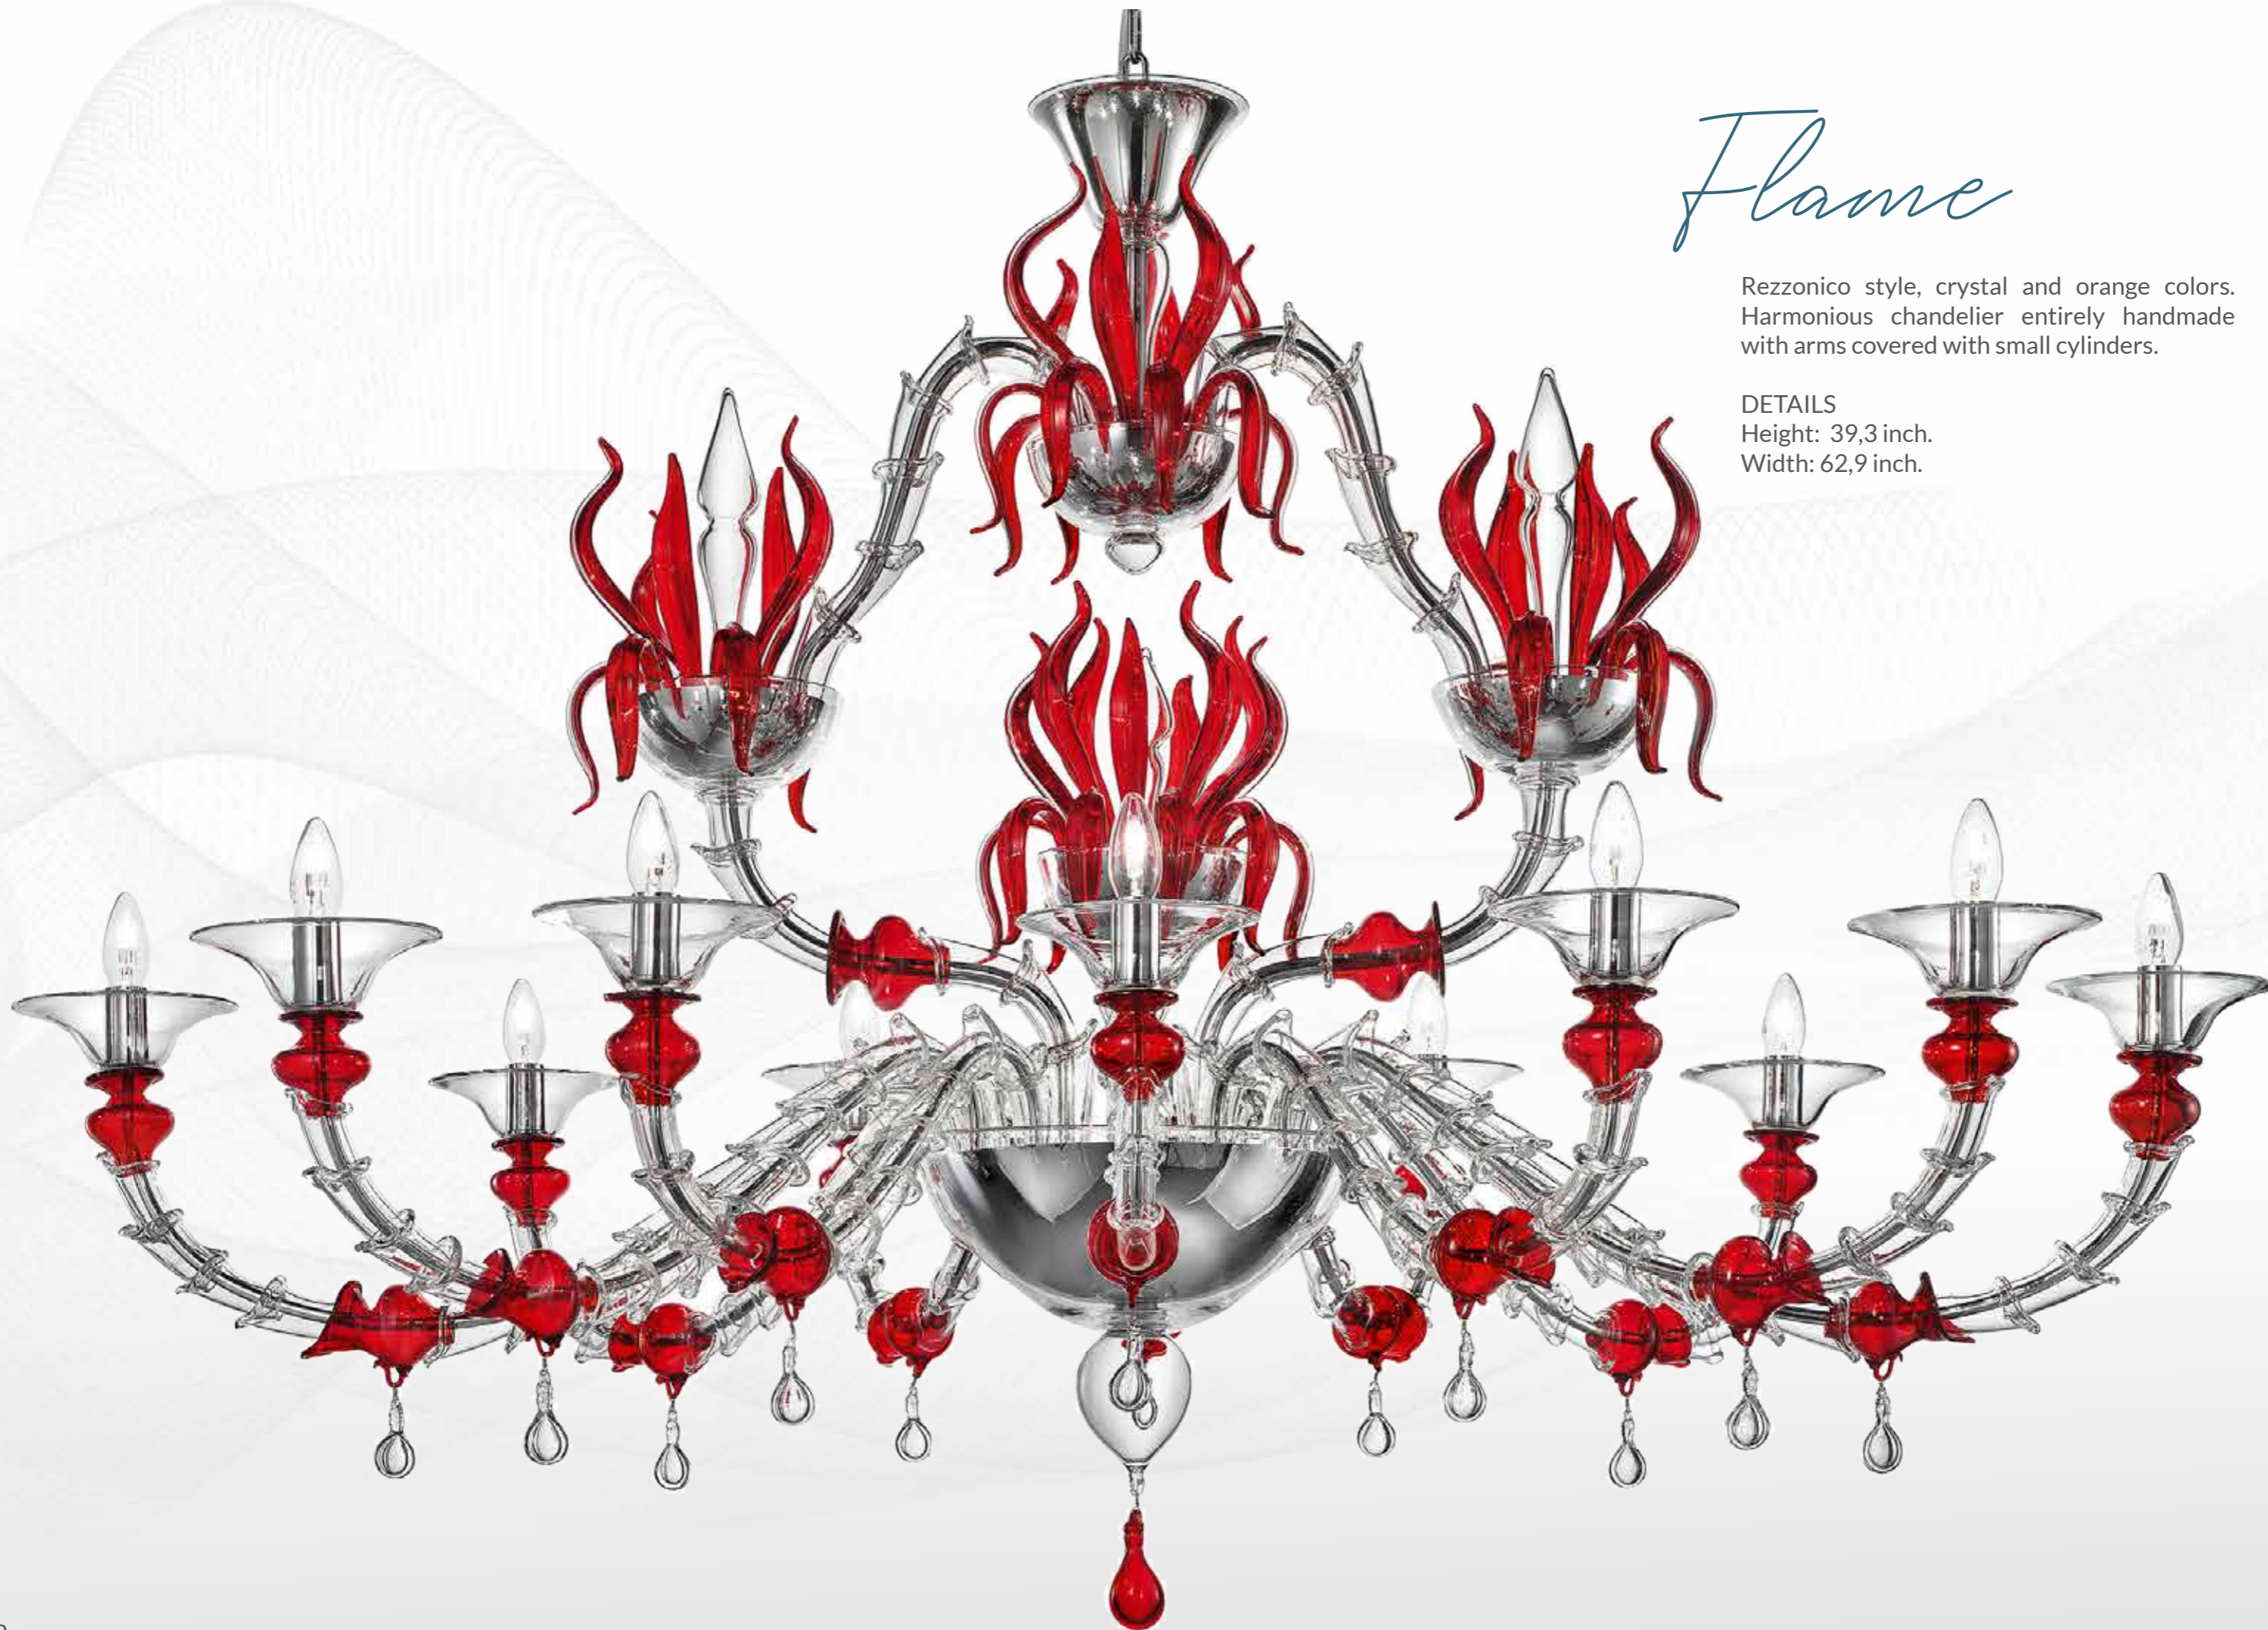

Flame

Rezzonico style, crystal and orange colors.
Harmonious chandelier entirely handmade
with arms covered with small cylinders.

DETAILS

Height: 39,3 inch.

Width: 62,9 inch.